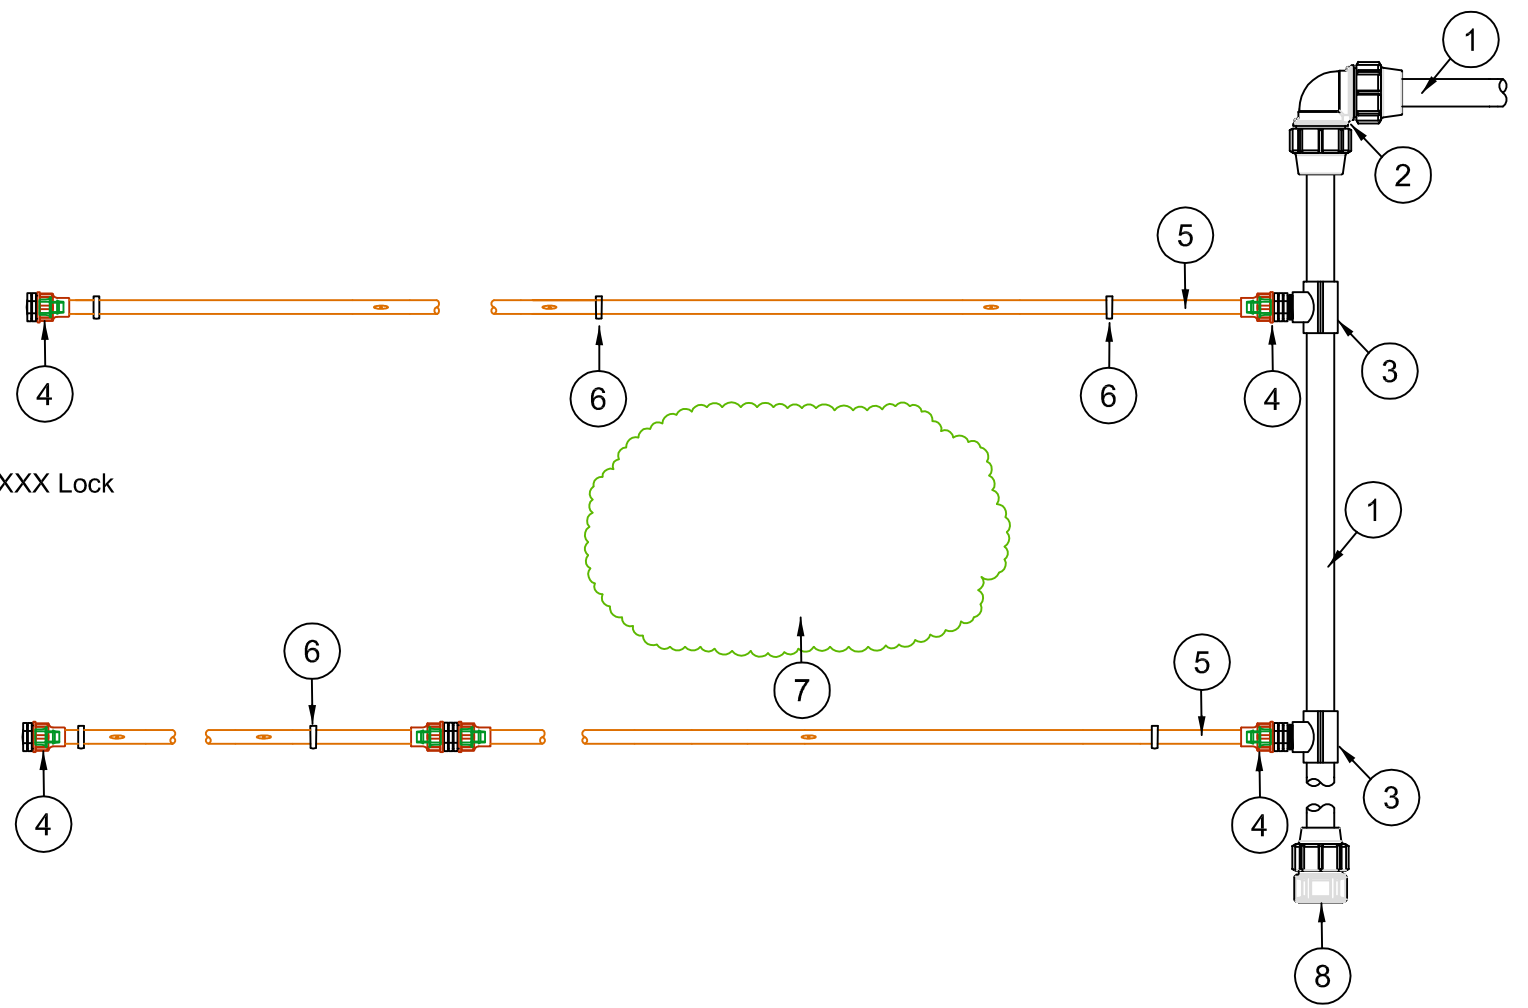

- ① Lateral pipe PE
- ② Compression elbow
- ③ Saddle tee
- ④ Rain Bird Compression Fitting BF-XXXX Lock
- ⑤ Rain Bird Dripline XFD-XXXX-XX
- ⑥ Rain Bird tie down stake C12
- ⑦ Plant
- ⑧ Compression Fitting

Dripline